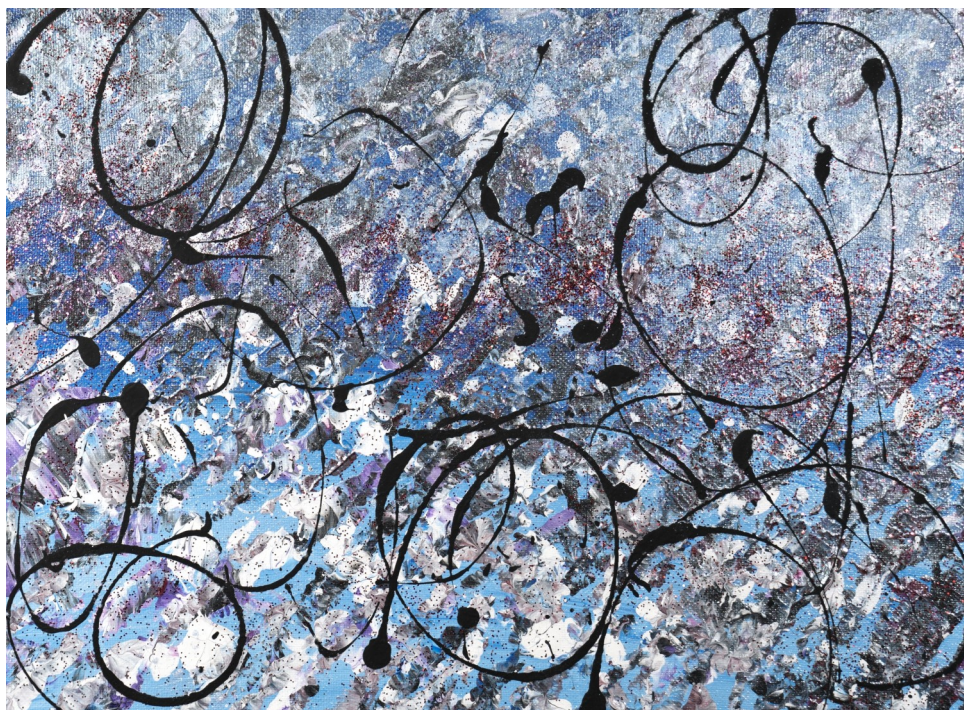

Malia Nahinu
Forgotten in Insanity
2019, acrylic on canvas, 20 x 16 in.

Malia Nahinu
Mystics in the Forest
2019, acrylic/mixed media on canvas, 16 x 20 in.

Malia Nahinu
The More You Look
2019, acrylic on canvas, 16 x 20 in.

Malia Nahinu
Ravishing Sky
2019, acrylic/mixed media on canvas, 12 x 16 in.

Malia Nahinu

Madness

2019, acrylic/mixed media on canvas, 18 x 24 in.

Malia Nahinu
Skoby Doot Dat
2019, acrylic on canvas, 16 x 20 in.